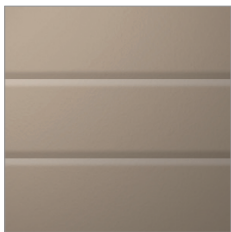

Cedar Woodgrain*

Brown
(RAL 8014)

Cream
(RAL 1015)

Agate Grey
(RAL 7038)

Anthracite Grey
(RAL 7016)

Light Beige
(BS08B17)

Light Grey
(RAL 7035)

Metallic Grey
(RAL 9007)

Alu Metallic
(RAL 9006)

Dark Brown
(RAL 8019)

Moss Green
(RAL 6005)

Fir Green
(RAL 6009)

Creamy White
(RAL 9001)

Steel Blue
(RAL 5011)

Quartz Grey
(RAL 7039)

Black Sablé
(RAL 9005)

Grey Sablé
(RAL 9005)

Golden Oak
(RAL 8014)

Iron Glimmer
(DB703)

Beige
(RAL 1019)

Please note: Colour references on standard product are a guide only and will not match powder coated finish and may incur a surcharge and/or a longer lead time. * Bottom slat, box and guides are not available in Cedar and will be supplied in brown as standard.