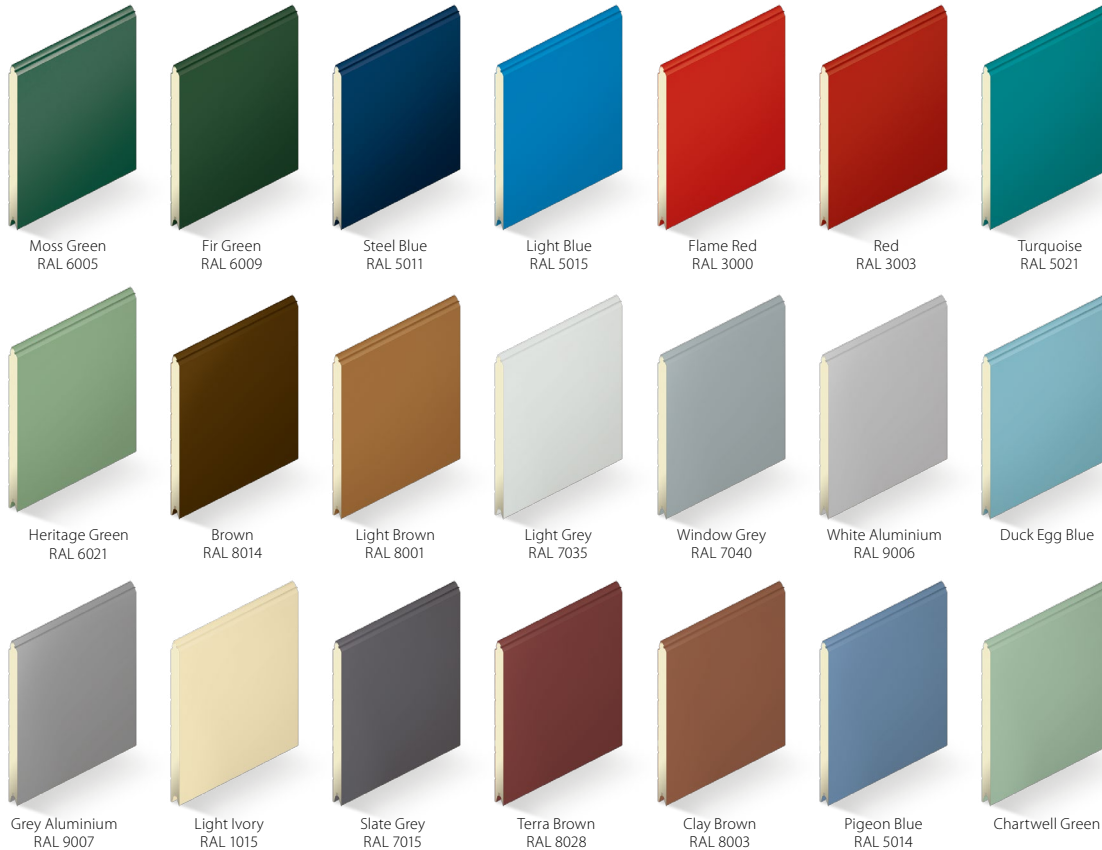

NEW Chrome Deluxe Remote

A Beautiful Finish

Anthracite Dura with Circular Stainless Steel Windows

Stunning options for any home.

Choose your new garage in 4 simple steps:

1 Panel design

Begin by choosing from our 5 elegant panel types. If you're looking to achieve a traditional style we have the popular Georgian cassette, or for a more contemporary appearance, how about the centre ribbed or un-ribbed panels?

Classic Colours

Metallic Colours

Painted panels not available on Georgian Cassette in smooth

Standard Colours - Free of charge

Foiled Woodgrains

Available in Centre Rib and Un-Ribbed

*Colour availability varies depending on the type of panel and finish