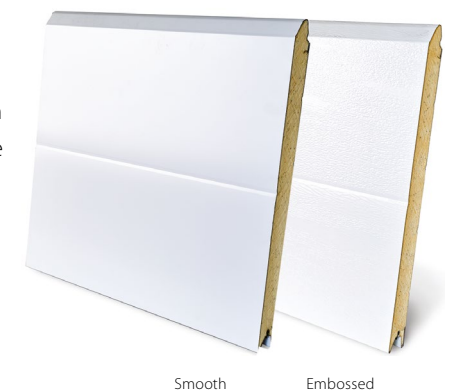

NEW Chrome Deluxe Remote

A Beautiful Finish

Anthracite Dura with Circular Stainless Steel Windows

Stunning options for any home.

Choose your new garage in 4 simple steps:

1 Panel design

Begin by choosing from our 5 elegant panel types. If you're looking to achieve a traditional style we have the popular Georgian cassette, or for a more contemporary appearance, how about the centre ribbed or un-ribbed panels?

2 Finish

Next, choose your finish. Whether you go for smooth or embossed, you'll love the finished look.

This is where you can truly create your ideal garage door. Available in any RAL colour or BS colour, SeceuroGlide Sectionals provide the opportunity to match your door to your windows, front door or even your car! Here are some of our most popular finishes, including our metallic colours.