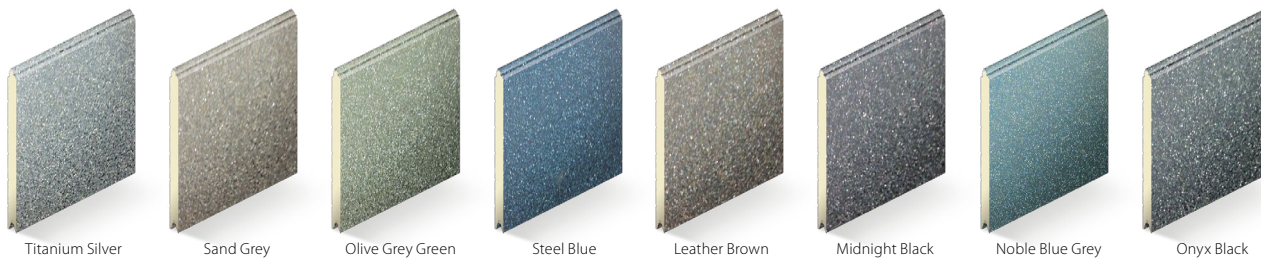

NEW Chrome Deluxe Remote

A Beautiful Finish

Anthracite Dura with Circular Stainless Steel Windows

Stunning options for any home.

Choose your new garage in 4 simple steps:

1 Panel design

Begin by choosing from our 5 elegant panel types. If you're looking to achieve a traditional style we have the popular Georgian cassette, or for a more contemporary appearance, how about the centre ribbed or un-ribbed panels?

2 Finish

Next, choose your finish. Whether you go for smooth or embossed, you'll love the finished look.

This is where you can truly create your ideal garage door. Available in any RAL colour or BS colour, SeceuroGlide Sectionals provide the opportunity to match your door to your windows, front door or even your car! Here are some of our most popular finishes, including our metallic colours.

Classic Colours

Metallic Colours

Painted panels not available on Georgian Cassette in smooth

Standard Colours - Free of charge

Foiled Woodgrains

Available in Centre Rib and Un-Ribbed

*Colour availability varies depending on the type of panel and finish